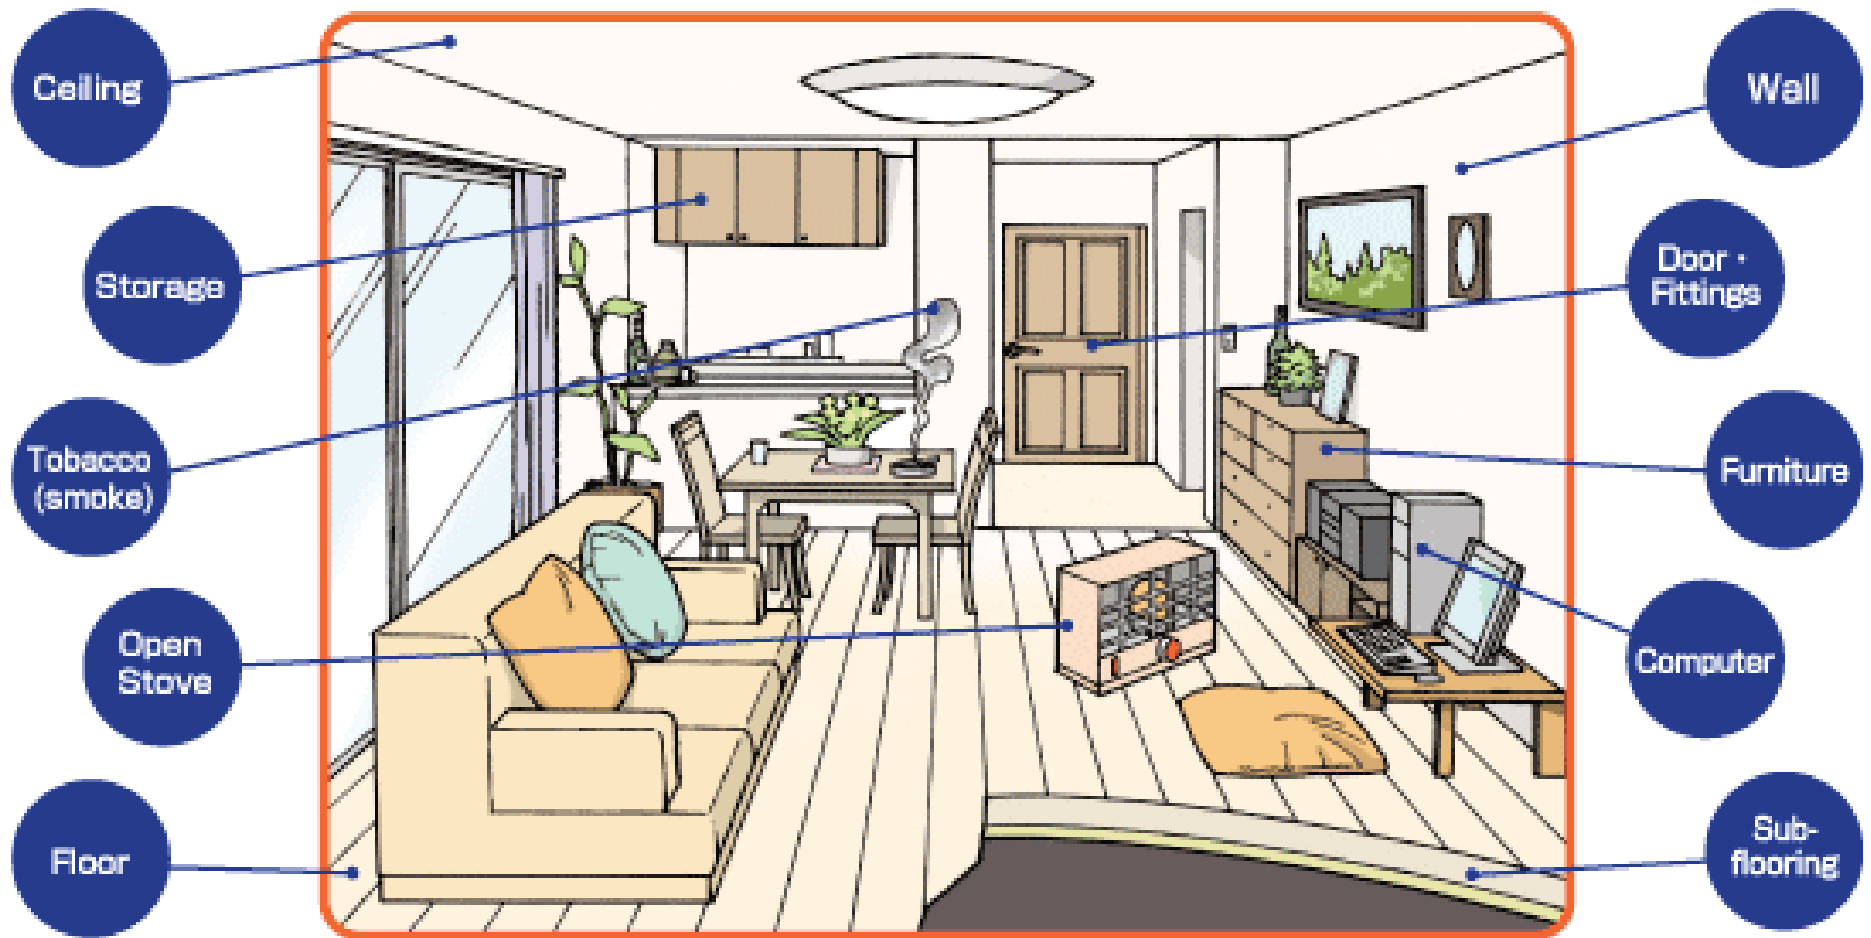

Formaldehyde Odors from Manufactured Goods

COMPLETE ODOR ELIMINATION